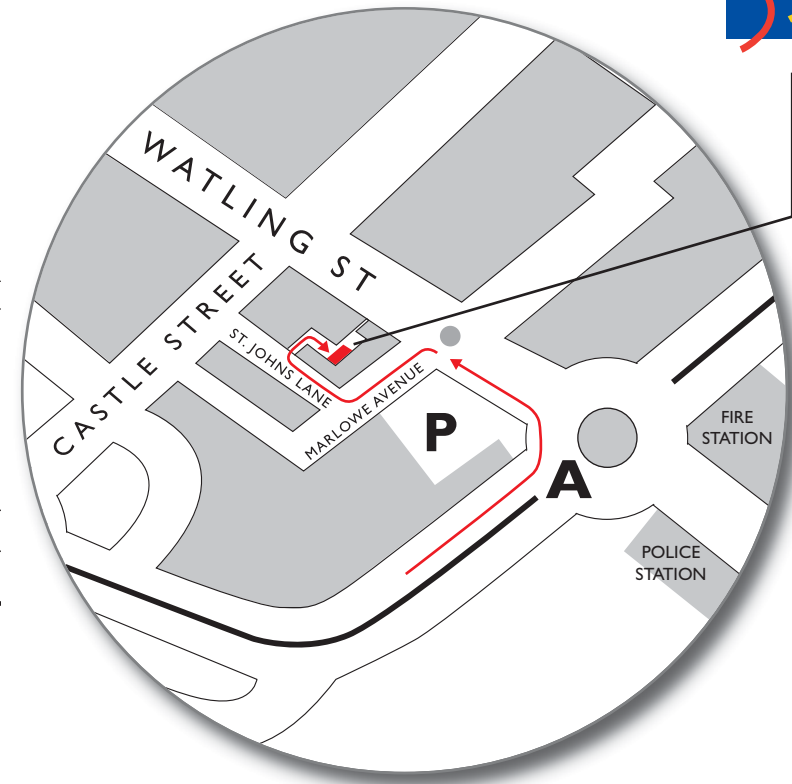

SEA Location Map

Marlowe Yard
Watling Street
Canterbury
Kent CT1 2UD

Tel: 01227 768808
Fax: 01227 768838

www.sea-ltd.co.uk

Direction notes to the SEA car park

By Road: Turn left at the roundabout marked 'A' (with city wall footbridge crossing the road). When you reach the mini-roundabout turn left into Marlowe Avenue, then right into St John's Lane (one way street). Turn right into the car park with yellow barriers. Go to the end of the car park. Park in one of the two bays marked with the SEA plaque. Go through the archway into a courtyard. Our door is located on the right.

By Rail: Trains run either to Canterbury East (3 minutes walk) or Canterbury West (15 minutes walk)