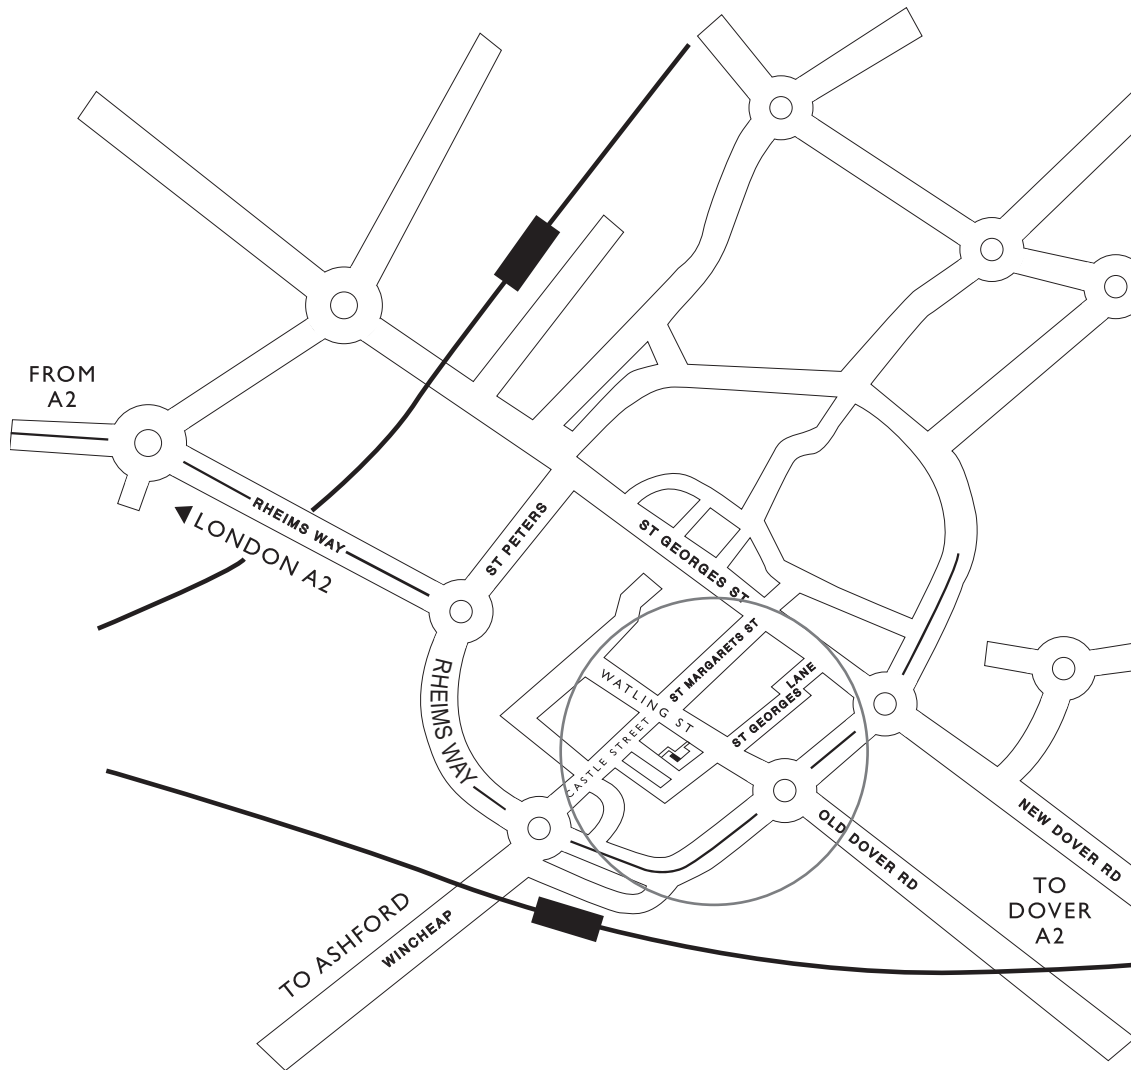

SEA Location Map

Marlowe Yard
Watling Street
Canterbury
Kent CT1 2UD

Tel: 01227 768808
Fax: 01227 768838

www.sea-ltd.co.uk

Direction notes to the SEA car park

By Road: Turn left at the roundabout marked 'A' (with city wall footbridge crossing the road). When you reach the mini-roundabout turn left into Marlowe Avenue, then right into St John's Lane (one way street). Turn right into the car park with yellow barriers. Go to the end of the car park. Park in one of the two bays marked with the SEA plaque. Go through the archway into a courtyard. Our door is located on the right.

By Rail: Trains run either to Canterbury East (3 minutes walk) or Canterbury West (15 minutes walk)